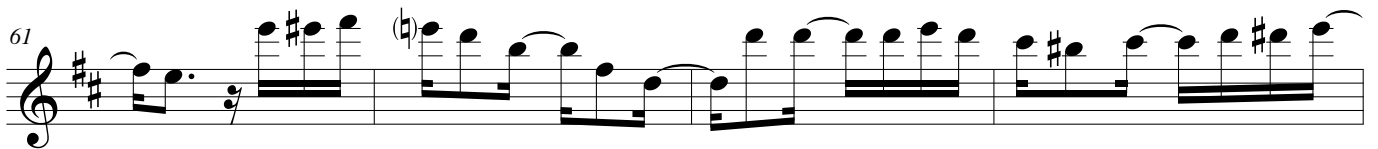

D.S. al Coda