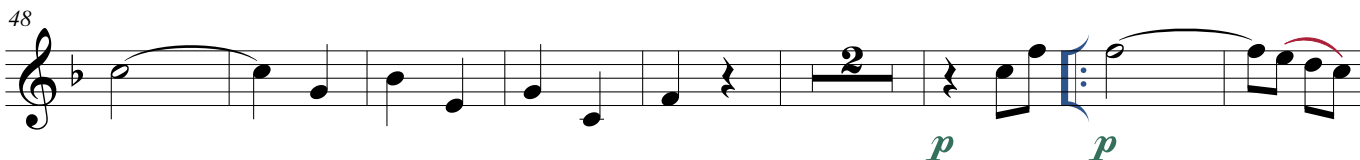

Major Pantaleão

Sax Alto

Dobrado

Manoel Leandro Simplicio
(O Mestre Manuca)

Allegretto ♩ = 114

Allegretto ♩ = 114

66

Musical staff 66-73: Treble clef, key signature of one flat (Bb), 4/4 time signature. Measures 66-73. Dynamics: *f*. Includes a red hairpin crescendo and a red slur.

74

Musical staff 74-81: Treble clef, key signature of one flat (Bb), 4/4 time signature. Measures 74-81. Dynamics: *f*. Includes a red hairpin crescendo and a red slur.

82

Musical staff 82-89: Treble clef, key signature of one flat (Bb), 4/4 time signature. Measures 82-89. Dynamics: *p*, *f*, *p*, *p*. Includes a red hairpin crescendo, a red slur, and a repeat sign with first and second endings. **D.S. al Coda-Trio** is written above the staff. A blue hairpin crescendo is also present. **Allegretto** $\text{♩} = 114$ is written below the staff.

90

Musical staff 90-95: Treble clef, key signature of one flat (Bb), 6/8 time signature. Measures 90-95. Dynamics: *ff*, *f*. Includes a red slur. **Allegretto** $\text{♩} = 114$ is written below the staff.

116

Musical staff 116-125: Treble clef, key signature of two sharps (F# and C#), 2/4 time signature. Measures 116-125. Dynamics: *f*. Includes a red slur.

126

Musical staff 126-132: Treble clef, key signature of two sharps (F# and C#), 2/4 time signature. Measures 126-132. Dynamics: *mf*. Includes a red slur and a repeat sign with first and second endings. **D.C. al Coda** is written above the staff. A blue hairpin crescendo is also present. **Allegretto** $\text{♩} = 114$ is written below the staff.