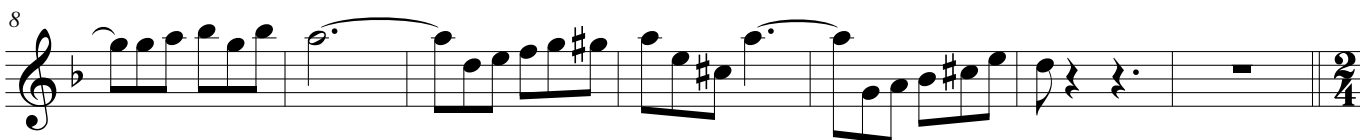

Major Pantaleão

Sax Alto

Dobrado

Manoel Leandro Simplicio
(O Mestre Manuca)

Allegretto ♩ = 114

Allegretto ♩ = 114

66

Musical staff 66-73: Treble clef, key signature of one flat (Bb), 4/4 time signature. Measures 66-73. Dynamics: *f*. Includes a red hairpin crescendo and a red slur.

74

Musical staff 74-81: Treble clef, key signature of one flat (Bb), 4/4 time signature. Measures 74-81. Dynamics: *f*. Includes a red hairpin crescendo and a red slur.

82

Musical staff 82-89: Treble clef, key signature of one flat (Bb), 4/4 time signature. Measures 82-89. Dynamics: *p*, *f*, *p*, *p*. Includes a red hairpin crescendo, a red slur, and a repeat sign with first and second endings. **D.S. al Coda-Trio** is written above the staff. A blue hairpin crescendo is also present. **Allegretto** $\text{♩} = 114$ is written below the staff.

90

Musical staff 90-95: Treble clef, key signature of one flat (Bb), 6/8 time signature. Measures 90-95. Dynamics: *ff*, *f*. Includes a red slur. **Allegretto** $\text{♩} = 114$ is written below the staff.

116

Musical staff 116-125: Treble clef, key signature of two sharps (F# and C#), 2/4 time signature. Measures 116-125. Dynamics: *f*. Includes a red slur.

126

Musical staff 126-132: Treble clef, key signature of two sharps (F# and C#), 2/4 time signature. Measures 126-132. Dynamics: *mf*. Includes a red slur and a repeat sign with first and second endings. **D.C. al Coda** is written above the staff. A blue hairpin crescendo is also present. **Allegretto** $\text{♩} = 114$ is written below the staff.