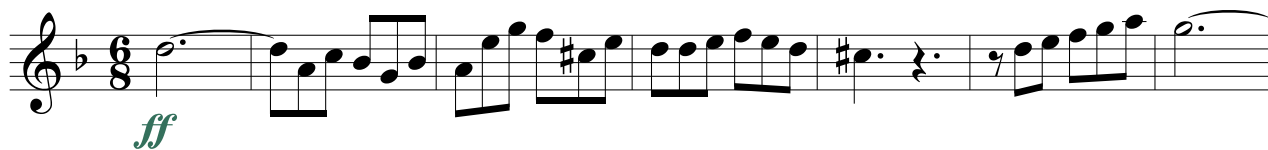

Major Pantaleão

Sax Alto

Dobrado

Manoel Leandro Simplicio
(O Mestre Manuca)

Allegretto ♩ = 114

Allegretto ♩ = 114

66

Musical staff 66-73: Treble clef, key signature of one flat (Bb), 4/4 time signature. Measures 66-73. Dynamics: *f*. Includes a red hairpin crescendo and a red slur.

74

Musical staff 74-81: Treble clef, key signature of one flat (Bb), 4/4 time signature. Measures 74-81. Dynamics: *f*. Includes a red hairpin crescendo and a red slur.

82

Musical staff 82-89: Treble clef, key signature of one flat (Bb), 4/4 time signature. Measures 82-89. Dynamics: *p*, *f*, *p*, *p*. Includes a red hairpin crescendo, a red slur, and a repeat sign with first and second endings. **D.S. al Coda-Trio** is written above the staff. A blue hairpin crescendo is also present. **Allegretto** $\text{♩} = 114$ is written below the staff.

90

Musical staff 90-95: Treble clef, key signature of one flat (Bb), 6/8 time signature. Measures 90-95. Dynamics: *ff*, *f*. Includes a red slur. **Allegretto** $\text{♩} = 114$ is written below the staff.

116

Musical staff 116-125: Treble clef, key signature of two sharps (F# and C#), 2/4 time signature. Measures 116-125. Dynamics: *f*. Includes a red slur.

126

Musical staff 126-132: Treble clef, key signature of two sharps (F# and C#), 2/4 time signature. Measures 126-132. Dynamics: *mf*. Includes a red slur and a repeat sign with first and second endings. **D.C. al Coda** is written above the staff. A blue hairpin crescendo is also present. **Allegretto** $\text{♩} = 114$ is written below the staff.