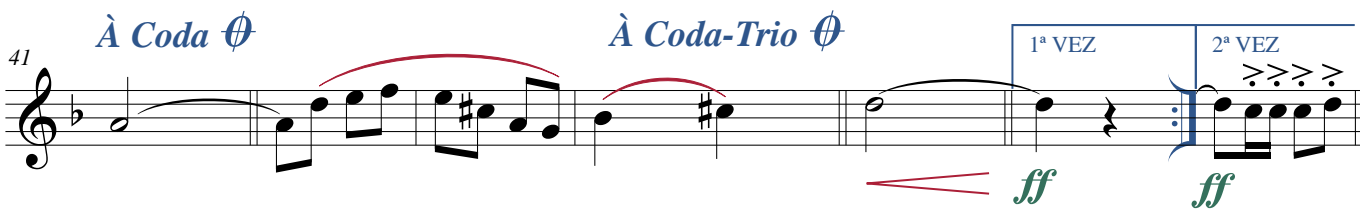

Major Pantaleão

Sax Alto

Dobrado

Manoel Leandro Simplicio
(O Mestre Manuca)

Allegretto ♩ = 114

Allegretto ♩ = 114

66

Musical staff 66-73: Treble clef, key signature of one flat (Bb), 4/4 time signature. Measures 66-73. Dynamics: *f*. Includes a red hairpin crescendo and a red slur.

74

Musical staff 74-81: Treble clef, key signature of one flat (Bb), 4/4 time signature. Measures 74-81. Dynamics: *f*. Includes a red hairpin crescendo and a red slur.

82

Musical staff 82-89: Treble clef, key signature of one flat (Bb), 4/4 time signature. Measures 82-89. Dynamics: *p*, *f*, *p*, *p*. Includes a red hairpin crescendo, a red slur, and a repeat sign with first and second endings. **D.S. al Coda-Trio** is written above the staff. A blue hairpin crescendo is also present. **Allegretto** $\text{♩} = 114$ is written below the staff.

90

Musical staff 90-95: Treble clef, key signature of one flat (Bb), 6/8 time signature. Measures 90-95. Dynamics: *ff*, *f*. Includes a red slur. **Allegretto** $\text{♩} = 114$ is written below the staff.

116

Musical staff 116-125: Treble clef, key signature of two sharps (F# and C#), 2/4 time signature. Measures 116-125. Dynamics: *f*. Includes a red slur.

126

Musical staff 126-132: Treble clef, key signature of two sharps (F# and C#), 2/4 time signature. Measures 126-132. Dynamics: *mf*. Includes a red slur and a repeat sign with first and second endings. **D.C. al Coda** is written above the staff. A blue hairpin crescendo is also present. **Allegretto** $\text{♩} = 114$ is written below the staff.