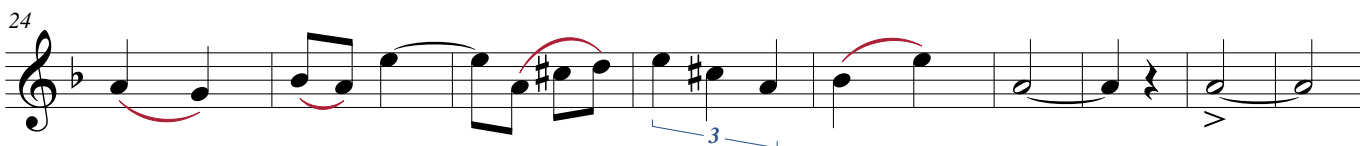

Major Pantaleão

Sax Alto

Dobrado

Manoel Leandro Simplicio
(O Mestre Manuca)

Allegretto ♩ = 114

Allegretto ♩ = 114

66

Musical staff 66-73: Treble clef, key signature of one flat (Bb), 4/4 time signature. Measures 66-73. Dynamics: *f*. Includes a red hairpin crescendo and a red slur.

74

Musical staff 74-81: Treble clef, key signature of one flat (Bb), 4/4 time signature. Measures 74-81. Dynamics: *f*. Includes a red hairpin crescendo and a red slur.

82

Musical staff 82-89: Treble clef, key signature of one flat (Bb), 4/4 time signature. Measures 82-89. Dynamics: *p*, *f*, *p*, *p*. Includes a red hairpin crescendo, a red slur, and a repeat sign with first and second endings. **D.S. al Coda-Trio** is written above the staff. A blue hairpin crescendo is also present. **Allegretto** $\text{♩} = 114$ is written below the staff.

90

Musical staff 90-95: Treble clef, key signature of one flat (Bb), 6/8 time signature. Measures 90-95. Dynamics: *ff*, *f*. Includes a red slur. **Allegretto** $\text{♩} = 114$ is written below the staff.

116

Musical staff 116-125: Treble clef, key signature of two sharps (F# and C#), 2/4 time signature. Measures 116-125. Dynamics: *f*. Includes a red slur.

126

Musical staff 126-132: Treble clef, key signature of two sharps (F# and C#), 2/4 time signature. Measures 126-132. Dynamics: *mf*. Includes a red slur and a repeat sign with first and second endings. **D.C. al Coda** is written above the staff. A blue hairpin crescendo is also present. **Allegretto** $\text{♩} = 114$ is written below the staff.