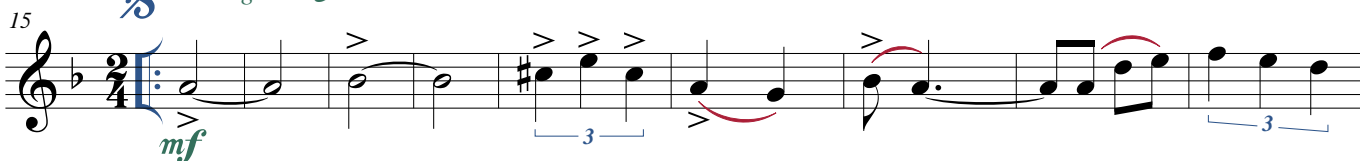

Major Pantaleão

Sax Alto

Dobrado

Manoel Leandro Simplicio
(O Mestre Manuca)

Allegretto ♩ = 114

Allegretto ♩ = 114

66

Musical staff 66-73: Treble clef, key signature of one flat (Bb), 4/4 time signature. Measures 66-73. Dynamics: *f*. Includes a red hairpin crescendo and a red slur.

74

Musical staff 74-81: Treble clef, key signature of one flat (Bb), 4/4 time signature. Measures 74-81. Dynamics: *f*. Includes a red hairpin crescendo and a red slur.

82

Musical staff 82-89: Treble clef, key signature of one flat (Bb), 4/4 time signature. Measures 82-89. Dynamics: *p*, *f*, *p*, *p*. Includes a red hairpin crescendo, a red slur, and a repeat sign with first and second endings. **D.S. al Coda-Trio** is written above the staff. A blue hairpin crescendo is also present. **Allegretto** $\text{♩} = 114$ is written below the staff.

90

Musical staff 90-95: Treble clef, key signature of one flat (Bb), 6/8 time signature. Measures 90-95. Dynamics: *ff*, *f*. Includes a red slur. **Allegretto** $\text{♩} = 114$ is written below the staff.

116

Musical staff 116-125: Treble clef, key signature of two sharps (F# and C#), 2/4 time signature. Measures 116-125. Dynamics: *f*. Includes a red slur.

126

Musical staff 126-132: Treble clef, key signature of two sharps (F# and C#), 2/4 time signature. Measures 126-132. Dynamics: *mf*. Includes a red slur and a repeat sign with first and second endings. **D.C. al Coda** is written above the staff. A blue hairpin crescendo is also present. **Allegretto** $\text{♩} = 114$ is written below the staff.